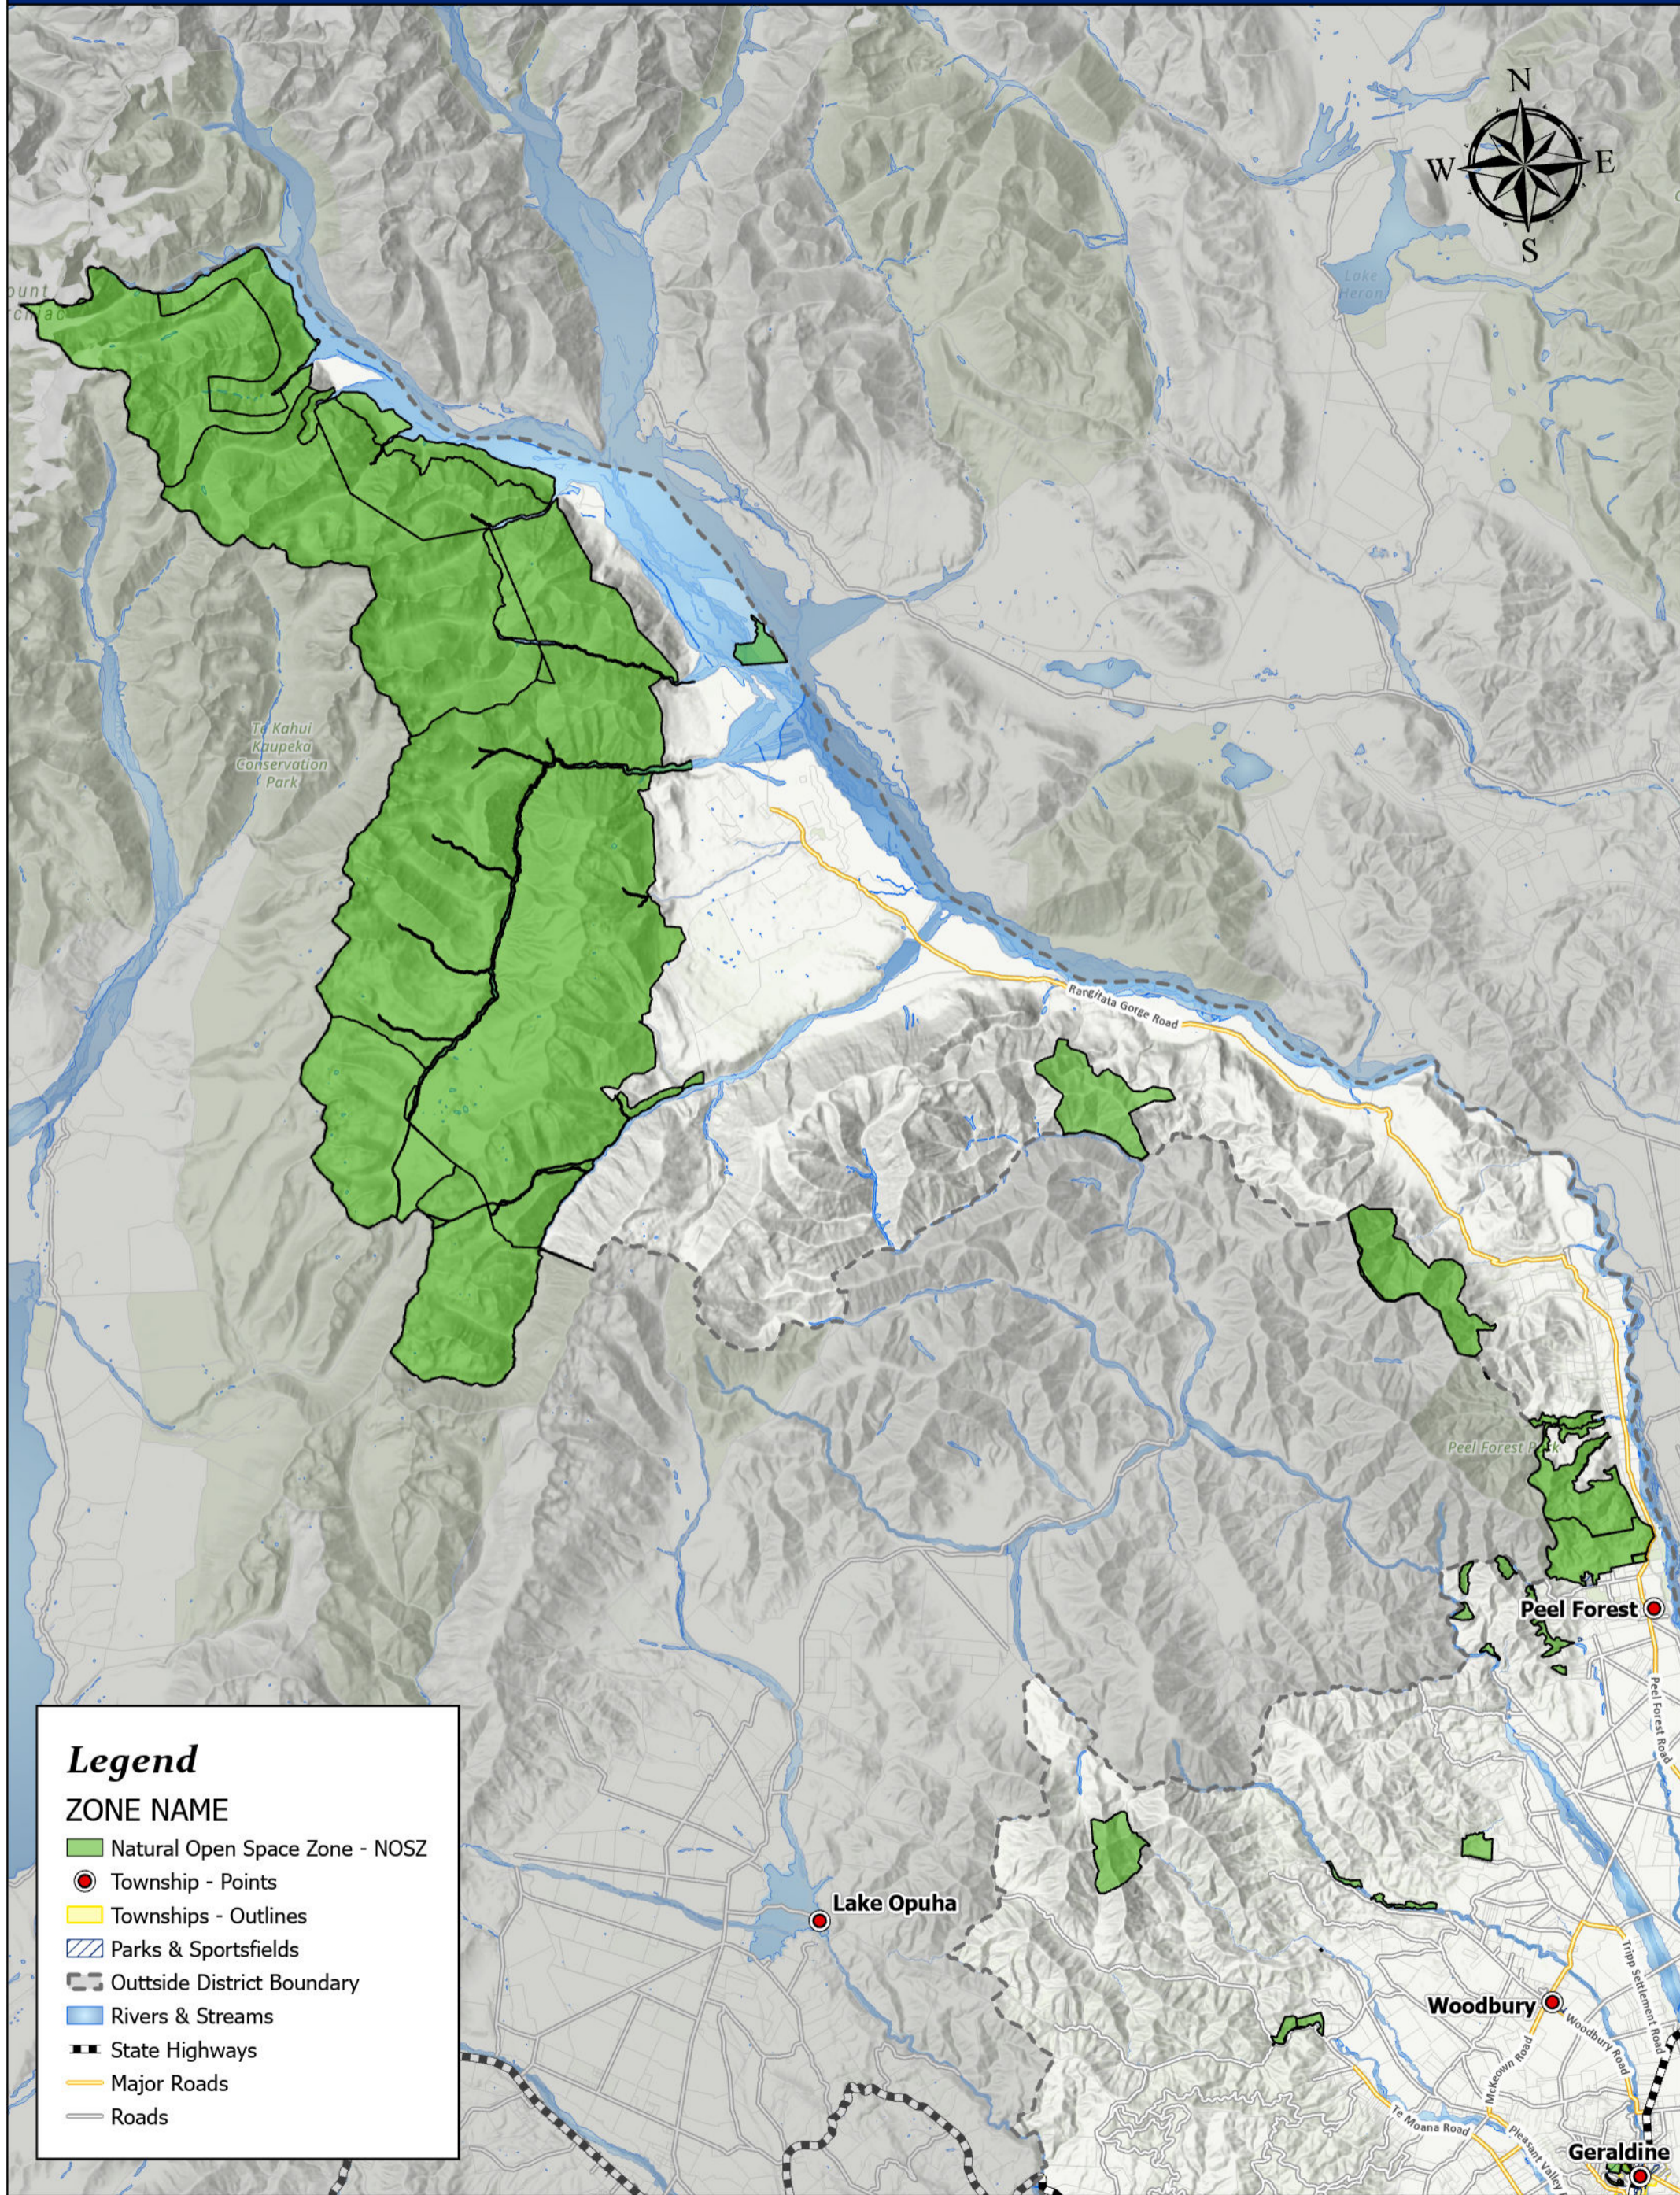

Natural Open Space Zone within the Timaru District

Legend

ZONE NAME

- Natural Open Space Zone - NOSZ
- Townships - Points
- Townships - Outlines
- Parks & Sportsfields
- Outside District Boundary
- Rivers & Streams
- State Highways
- Major Roads
- Roads

Date Printed: 17/11/2023

0 5 10 20 Kilometers

MAP - #1

(Zones Layer from the Proposed District Plan)

Natural Open Space Zone within the Timaru District

Legend

ZONE NAME

- Natural Open Space Zone - NOSZ
- Township - Points
- Townships - Outlines
- Parks & Sportsfields
- Outside District Boundary
- Rivers & Streams
- State Highways
- Major Roads
- Roads

Date Printed: 17/11/2023

MAP - #2
(Zones Layer from the Proposed District Plan)