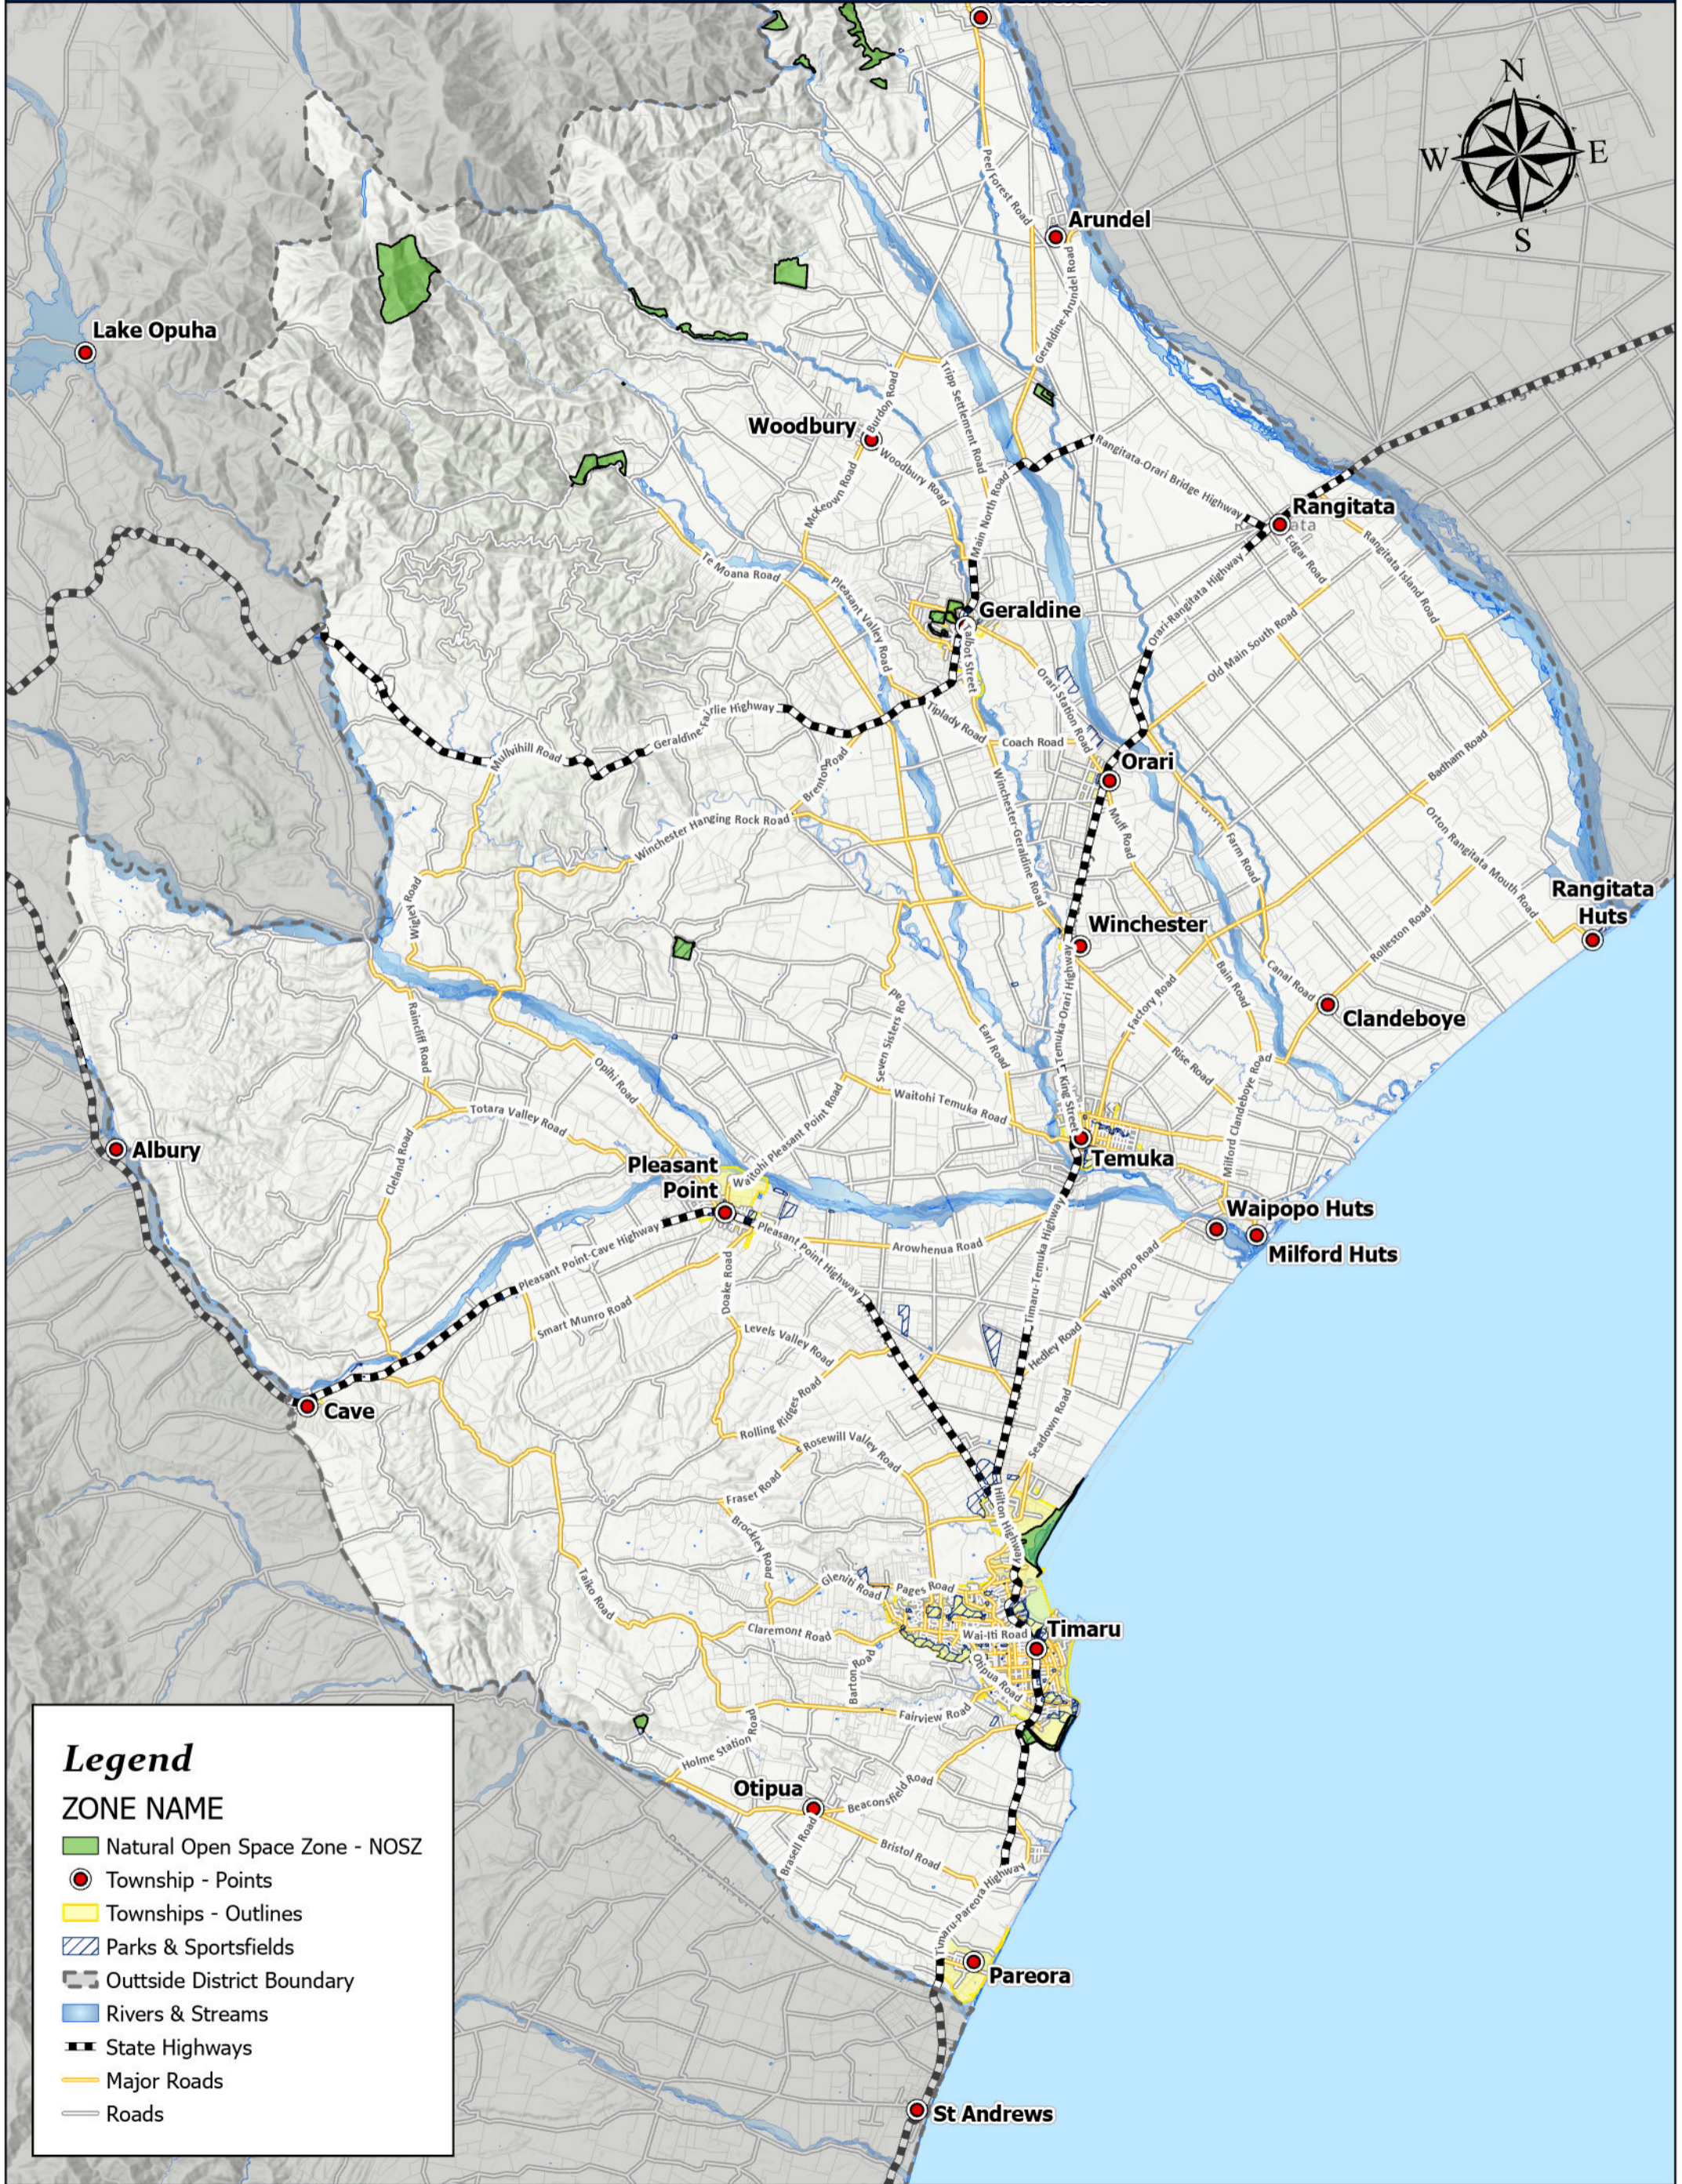

Natural Open Space Zone within the Timaru District

Legend

ZONE NAME

- Natural Open Space Zone - NOSZ
- Townships - Points
- Townships - Outlines
- Parks & Sportsfields
- Outside District Boundary
- Rivers & Streams
- State Highways
- Major Roads
- Roads

Date Printed: 17/11/2023

0 5 10 20 Kilometers

MAP - #1

(Zones Layer from the Proposed District Plan)

Natural Open Space Zone within the Timaru District

Legend

ZONE NAME

- Natural Open Space Zone - NOSZ
- Township - Points
- Townships - Outlines
- Parks & Sportsfields
- Outside District Boundary
- Rivers & Streams
- State Highways
- Major Roads
- Roads

Date Printed: 17/11/2023

MAP - #2
(Zones Layer from the Proposed District Plan)