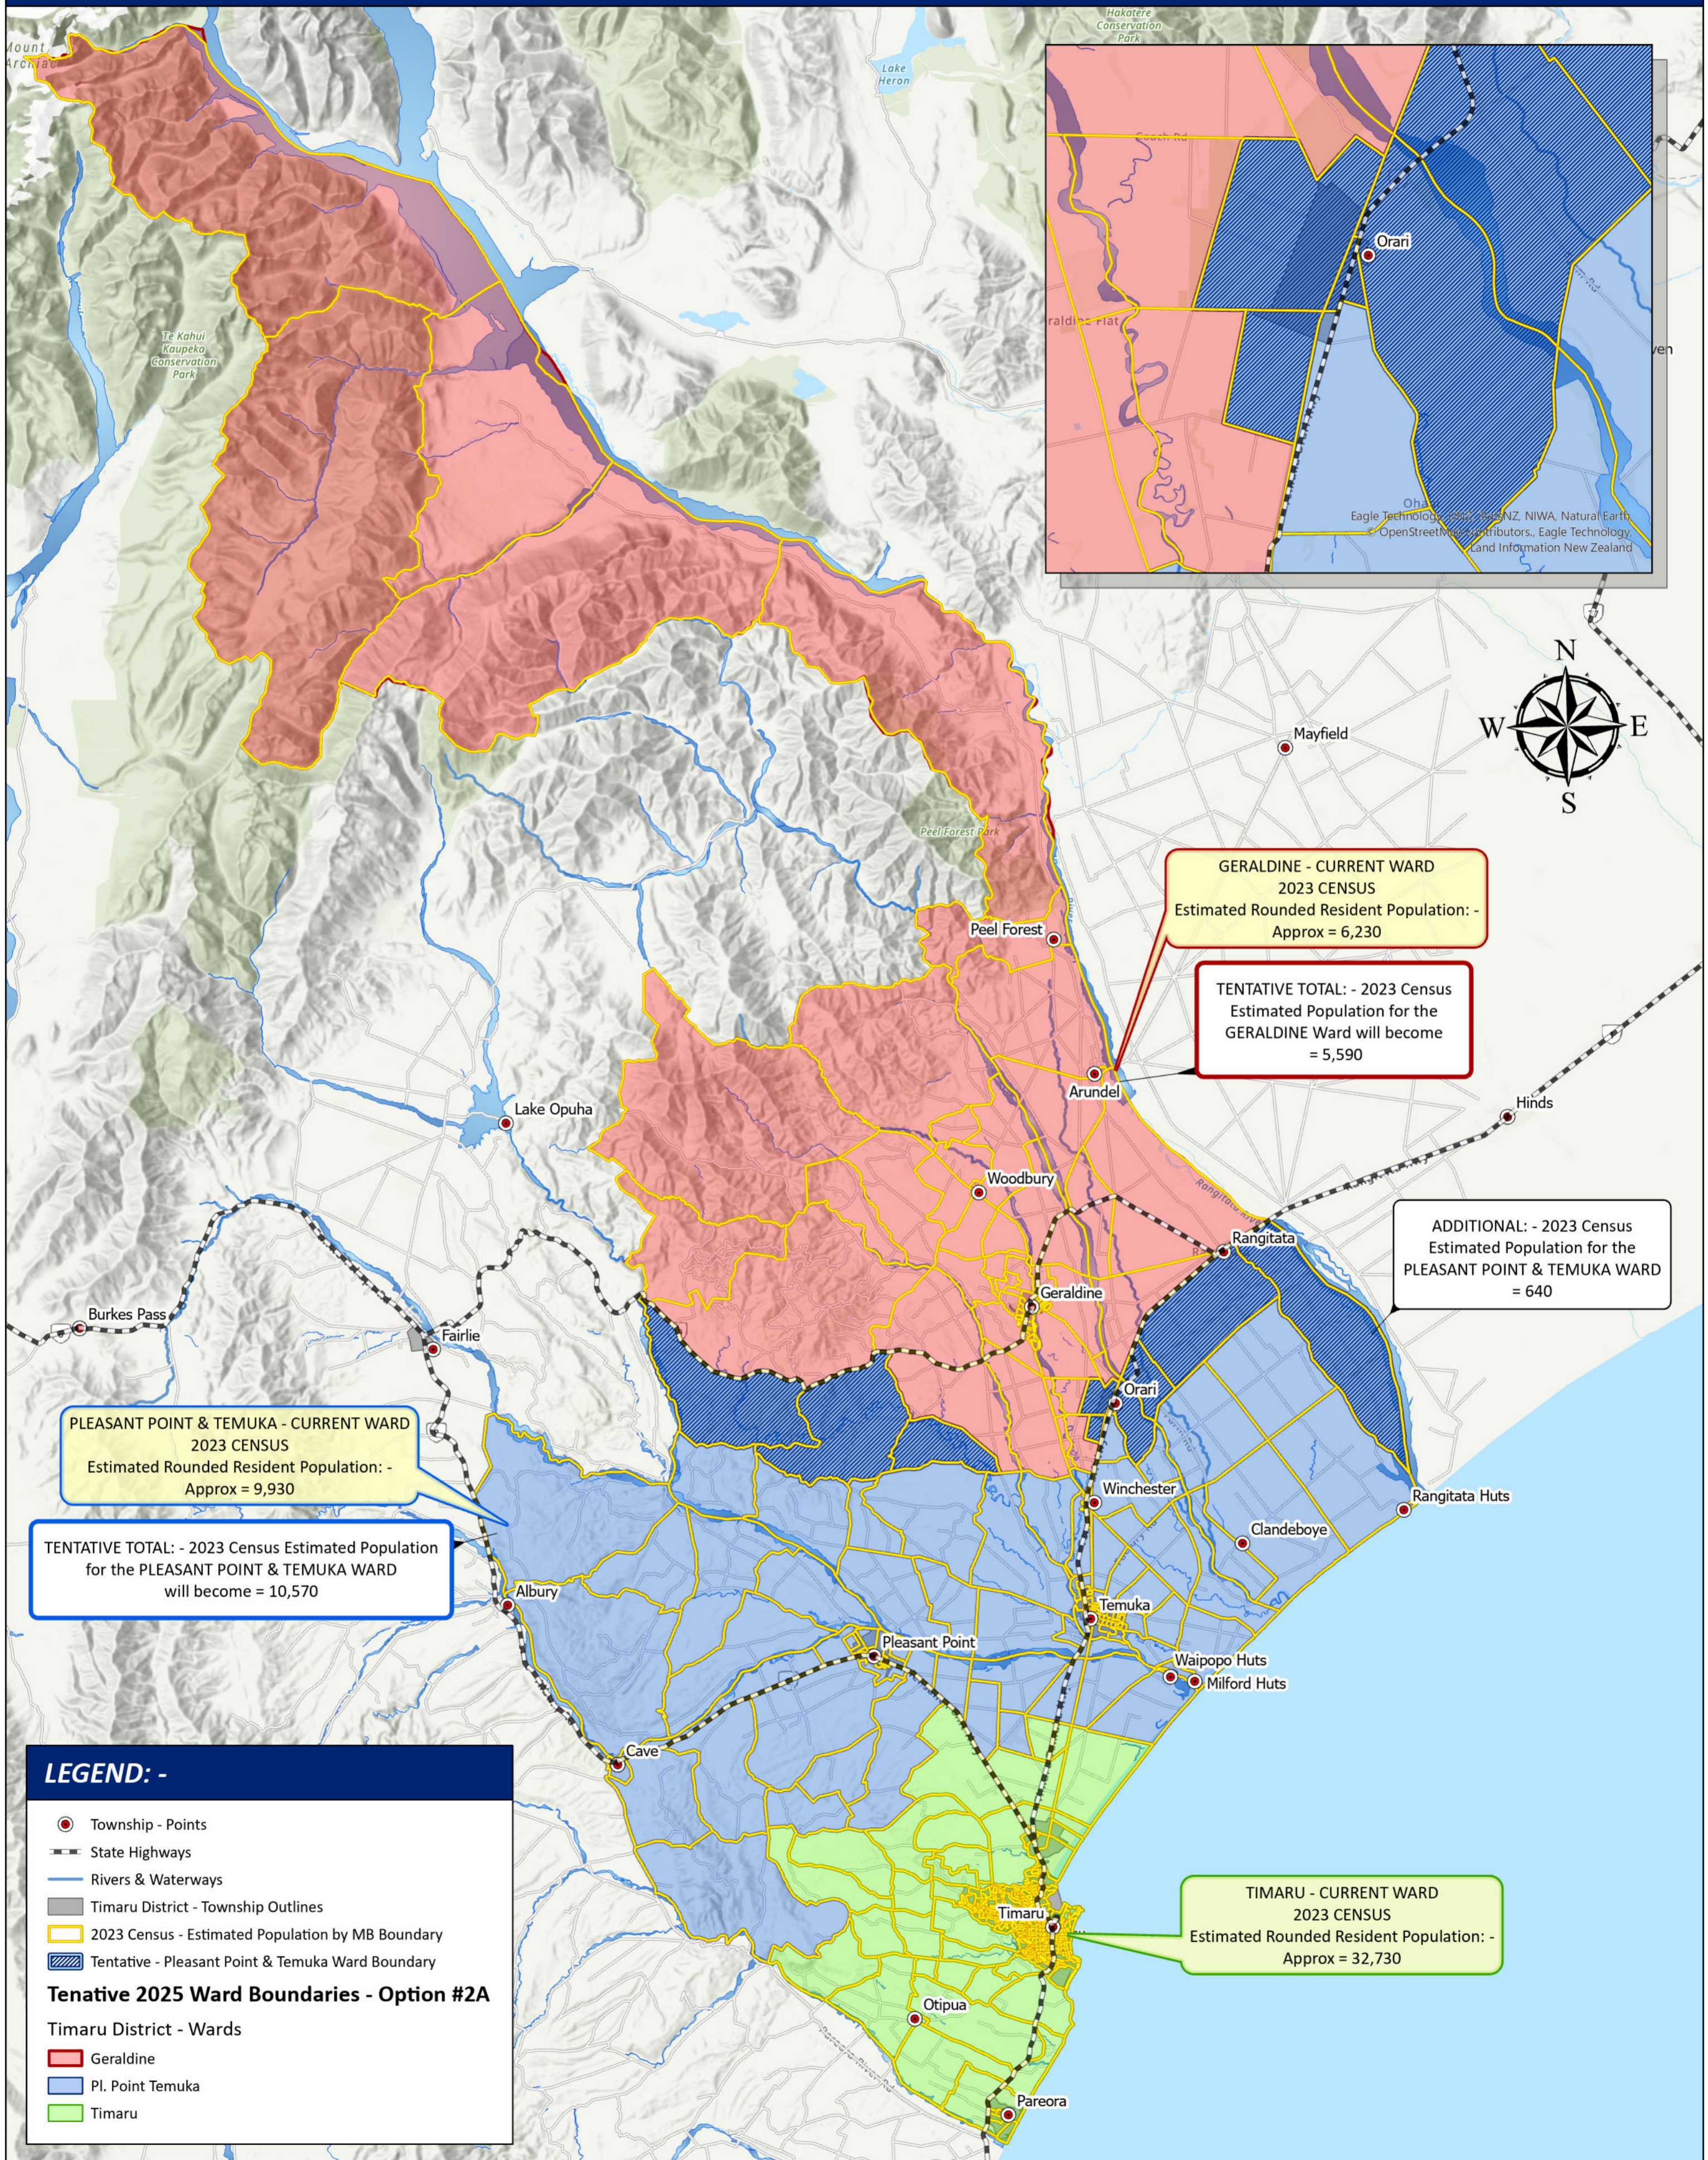

Timaru District - Tentative 2025 Ward Boundaries

LEGEND: -

- Township - Points
- State Highways
- Rivers & Waterways
- Timaru District - Township Outlines
- 2023 Census - Estimated Population by MB Boundary
- Tentative - Pleasant Point & Temuka Ward Boundary

Tentative 2025 Ward Boundaries - Option #2A

Timaru District - Wards

- Geraldine
- Pl. Point Temuka
- Timaru